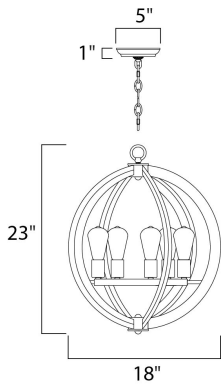

MEASUREMENTS

DIMENSION : 18" L x 18" W x 23" H
 MAX OAH : 65" OAH
 HANGING WEIGHT : 12 lb

LAMPING

INPUT VOLTAGE : 120V
 BULB : 5 x 60W Incandescent E26 Medium , 300W Total
 BULB INCLUDED : (Included)
 DIMMABLE : Yes